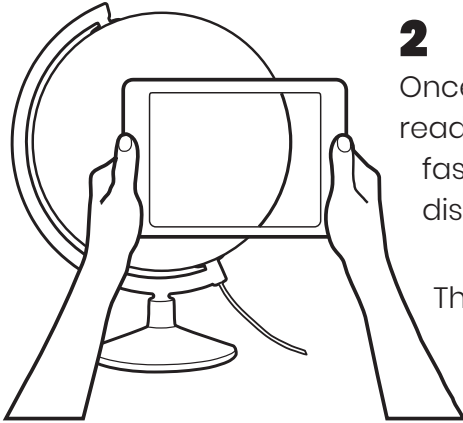

AMAZING EARTH

AR GLOBE STARTING GUIDE

1

Download the app by scanning the QR code or for Android devices download the app from Google Play Store and for Apple iOS devices download from iTunes by searching for “**DEVAR**”.

2

Once the app is downloaded and ready place the device in an upright fashion toward the globe at a distance of 6 to 8 inches (15 to 20 cm).

There are 23 spots with augmented reality. Discover what they are!